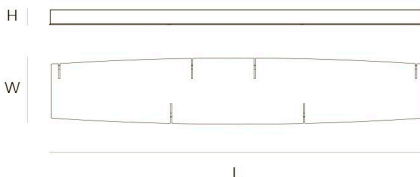

CANOPY

L	107 cm	42,1 inch
H	4 cm	1,6 inch
W	19 cm	7,5 inch

3 8 112x24x10cm

FINISH

Aluminium
Brass
Bronze
Fossil
Lotus

TYPE.NR

16-1106
16-1106-2
16-1106-5
16-1106-7
16-1106-8

STANDARD Black canopy with cover plate in matching colour of the fixture. Leading and trailing edge dimmable.