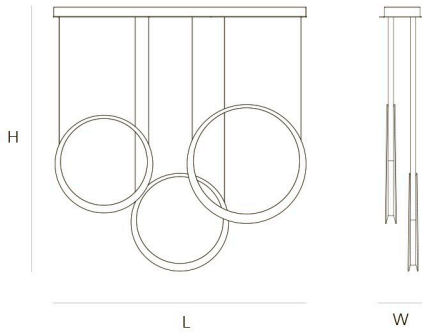

MOONLIGHT TRIPLE 40-40-50 by Hoffmann Kahleyss Design

A stunning ambiance is created by the magnificent Moonlight. Use as a single pendant or combine the two available sizes and finishes to create your own imposing feature. The clever use of materials gives the light a luxurious, yet mysterious aura.

DIMENSIONS

L	107 cm	42,1 inch
H	200 cm	78,7 inch
W	19 cm	7,5 inch

CABLE LENGTH

Up to 200 cm 78,7 inch

LIGHTSOURCE

2x ledstrip, 5.3W - 1x ledstrip 6.7W, 2700K, CRI>90

FINISH

Aluminium
Brass
Bronze
Fossil
Lotus

TYPE.NR

STANDARD Black canopy with cover plate in matching colour of the fixture. Leading and trailing edge dimmable.

OPTIONAL Top and bottom separately dimmable.

on request

MOONLIGHT TRIPLE 40-50-40 by Hoffmann Kahleyss Design

A stunning ambiance is created by the magnificent Moonlight. Use as a single pendant or combine the two available sizes and finishes to create your own imposing feature. The clever use of materials gives the light a luxurious, yet mysterious aura.