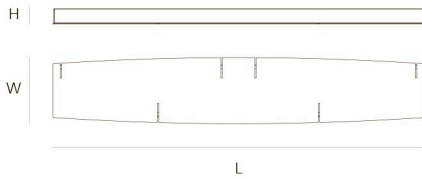

MOONLIGHT CANOPY TRIPLE 50-50-50 by Hoffmann

Kahleys Design

A stunning ambiance is created by the magnificent Moonlight. Use as a single pendant or combine the two available sizes and finishes to create your own imposing feature. The clever use of materials gives the light a luxurious, yet mysterious aura.

CANOPY

L	107 cm	42,1 inch
H	4 cm	1,6 inch
W	19 cm	7,5 inch

3 8 112x24x10cm

FINISH

Aluminium
Brass
Bronze
Fossil
Lotus

TYPE.NR

● 16-1110
● 16-1110-2
● 16-1110-5
● 16-1110-7
● 16-1110-8

STANDARD Black canopy with cover plate in matching colour of the fixture. Leading and trailing edge dimmable.

MOONLIGHT CANOPY FIVE 40-50-40-50-40 by

Hoffmann Kahleys Design

A stunning ambiance is created by the magnificent Moonlight. Use as a single pendant or combine the two available sizes and finishes to create your own imposing feature. The clever use of materials gives the light a luxurious, yet mysterious aura.