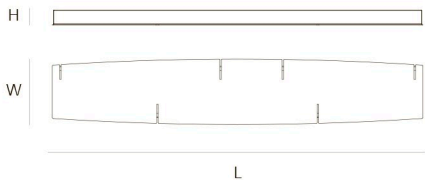

CANOPY

L	107 cm	42,1 inch
H	4 cm	1,6 inch
W	19 cm	7,5 inch

3 8 112x24x10cm

FINISH

Aluminium
Brass
Bronze
Fossil
Lotus

TYPE.NR

● 16-1109
● 16-1109-2
● 16-1109-5
● 16-1109-7
● 16-1109-8

STANDARD Black canopy with cover plate in matching colour of the fixture. Leading and trailing edge dimmable.