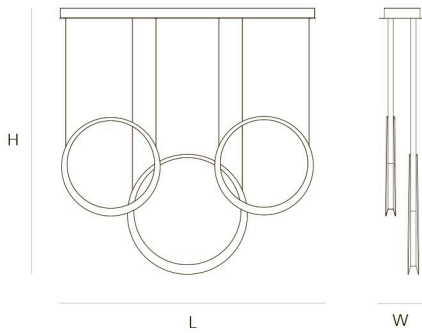

DIMENSIONS

L	107 cm	42,1 inch
H	200 cm	78,7 inch
W	19 cm	7,5 inch

CABLE LENGTH

Up to 200 cm 78,7 inch

LIGHTSOURCE

2x ledstrip, 5.3W - 1x ledstrip 6.7W, 2700K, CRI>90

FINISH

Aluminium
Brass
Bronze
Fossil
Lotus

TYPE.NR

STANDARD Black canopy with cover plate in matching colour of the fixture. Leading and trailing edge dimmable.

OPTIONAL Top and bottom separately dimmable.

on request

MOONLIGHT TRIPLE 50-40-50 by Hoffmann Kahleyss Design

A stunning ambiance is created by the magnificent Moonlight. Use as a single pendant or combine the two available sizes and finishes to create your own imposing feature. The clever use of materials gives the light a luxurious, yet mysterious aura.