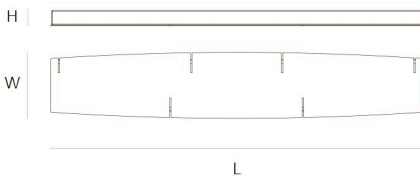

CANOPY

L	107 cm	42,1 inch
H	4 cm	1,6 inch
W	19 cm	7,5 inch

3 8 112x24x10cm

FINISH

Aluminium
Brass
Bronze
Fossil
Lotus

TYPE.NR

16-1105
16-1105-2
16-1105-5
16-1105-7
16-1105-8

STANDARD Black canopy with cover plate in matching colour of the fixture. Leading and trailing edge dimmable.

MOONLIGHT CANOPY TRIPLE 40-40-50 by Hoffmann

Kahleyss Design

A stunning ambiance is created by the magnificent Moonlight. Use as a single pendant or combine the two available sizes and finishes to create your own imposing feature. The clever use of materials gives the light a luxurious, yet mysterious aura.