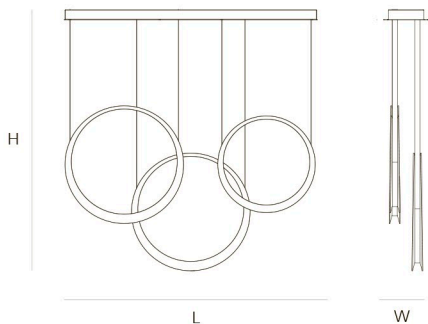

MOONLIGHT TRIPLE 50-50-40 by Hoffmann Kahleiss Design

A stunning ambiance is created by the magnificent Moonlight. Use as a single pendant or combine the two available sizes and finishes to create your own imposing feature. The clever use of materials gives the light a luxurious, yet mysterious aura.

DIMENSIONS

L	107 cm	42,1 inch
H	200 cm	78,7 inch
W	19 cm	7,5 inch

CABLE LENGTH

Up to 200 cm 78,7 inch

LIGHTSOURCE

1x ledstrip, 5.3W, 2x ledstrip, 6.7W, 2700K, CRI>90

FINISH

Aluminium
Brass
Bronze
Fossil
Lotus

TYPE.NR

STANDARD Black canopy with cover plate in matching colour of the fixture. Leading and trailing edge dimmable.

OPTIONAL Top and bottom separately dimmable.

on request

MOONLIGHT TRIPLE 50-50-50 by Hoffmann Kahleiss Design

A stunning ambiance is created by the magnificent Moonlight. Use as a single pendant or combine the two available sizes and finishes to create your own imposing feature. The clever use of materials gives the light a luxurious, yet mysterious aura.