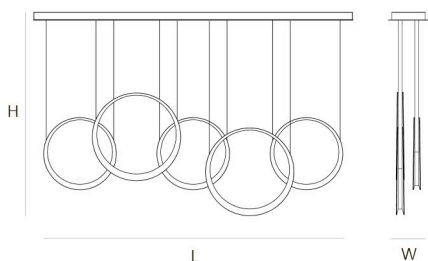

DIMENSIONS

L	180 cm	70,9 inch
H	200 cm	78,7 inch
W	19 cm	7,5 inch

CABLE LENGTH

Up to 200 cm 78,7 inch

LIGHTSOURCE

3x ledstrip 5.3W, 2x ledstrip 6.7W, 2700K, CRI>90

FINISH

Aluminium
Brass
Bronze
Fossil
Lotus

TYPE.NR

STANDARD Black canopy with cover plate in matching colour of the fixture. Leading and trailing edge dimmable.

OPTIONAL Top and bottom separately dimmable.

on request