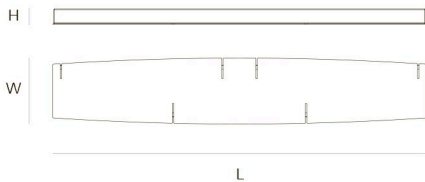

CANOPY

L	107 cm	42,1 inch
H	4 cm	1,6 inch
W	19 cm	7,5 inch

3 8 112x24x10cm

FINISH

Aluminium
Brass
Bronze
Fossil
Lotus

TYPE.NR

● 16-1108
● 16-1108-2
● 16-1108-5
● 16-1108-7
● 16-1108-8

STANDARD Black canopy with cover plate in matching colour of the fixture. Leading and trailing edge dimmable.

MOONLIGHT CANOPY TRIPLE 50-50-40 by Hoffmann

Kahleyss Design

A stunning ambiance is created by the magnificent Moonlight. Use as a single pendant or combine the two available sizes and finishes to create your own imposing feature. The clever use of materials gives the light a luxurious, yet mysterious aura.