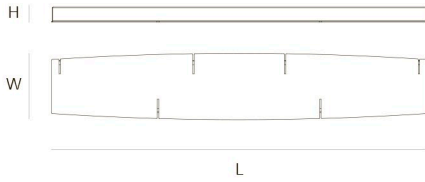

MOONLIGHT CANOPY TRIPLE 40-50-40 by Hoffmann

Kahleyss Design

A stunning ambiance is created by the magnificent Moonlight. Use as a single pendant or combine the two available sizes and finishes to create your own imposing feature. The clever use of materials gives the light a luxurious, yet mysterious aura.

CANOPY

L	107 cm	42,1 inch
H	4 cm	1,6 inch
W	19 cm	7,5 inch

3 8 112x24x10cm

FINISH

Aluminium
Brass
Bronze
Fossil
Lotus

TYPE.NR

● 16-1107
● 16-1107-2
● 16-1107-5
● 16-1107-7
● 16-1107-8

STANDARD Black canopy with cover plate in matching colour of the fixture. Leading and trailing edge dimmable.

MOONLIGHT CANOPY TRIPLE 50-40-50 by Hoffmann

Kahleyss Design

A stunning ambiance is created by the magnificent Moonlight. Use as a single pendant or combine the two available sizes and finishes to create your own imposing feature. The clever use of materials gives the light a luxurious, yet mysterious aura.