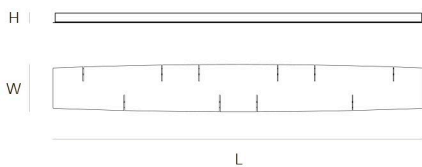

CANOPY

L	180 cm	70,9 inch
H	5 cm	2,0 inch
W	19 cm	7,5 inch

FINISH

Aluminium
Brass
Bronze
Fossil
Lotus

TYPE.NR

● 16-1111
● 16-1111-2
● 16-1111-5
● 16-1111-8
● 16-1111-7

STANDARD Black canopy with cover plate in matching colour of the fixture. Leading and trailing edge dimmable.

MOONLIGHT WALL 40 TYPE I by Hoffmann Kahleys Design

Choose either the symmetrical or a-symmetrical wall lamp. Your room will subtly be enhanced by adding this beautiful decorative, though functional piece.