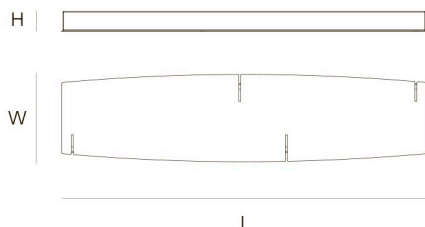

CANOPY

L	79 cm	31,1 inch
H	4 cm	1,6 inch
W	19 cm	7,5 inch

3 8 112x24x10cm

FINISH

Aluminium
Brass
Bronze
Fossil
Lotus

TYPE.NR

● 16-1101
● 16-1101-2
● 16-1101-5
● 16-1101-7
● 16-1101-8

STANDARD Black canopy with cover plate in matching colour of the fixture. Leading and trailing edge dimmable.