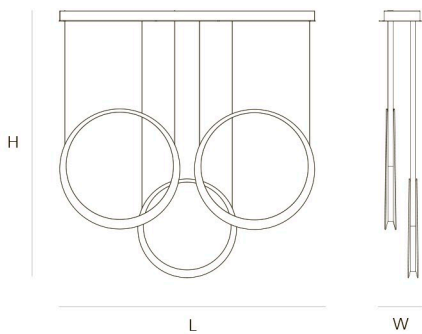

DIMENSIONS

L	107 cm	42,1 inch
H	200 cm	78,7 inch
W	19 cm	7,5 inch

CABLE LENGTH

Up to 200 cm 78,7 inch

LIGHTSOURCE

1x ledstrip, 5.3W, 2x ledstrip, 6.7W, 2700K, CRI>90

FINISH

Aluminium
Brass
Bronze
Fossil
Lotus

TYPE.NR

STANDARD Black canopy with cover plate in matching colour of the fixture. Leading and trailing edge dimmable.

OPTIONAL Top and bottom separately dimmable.

on request