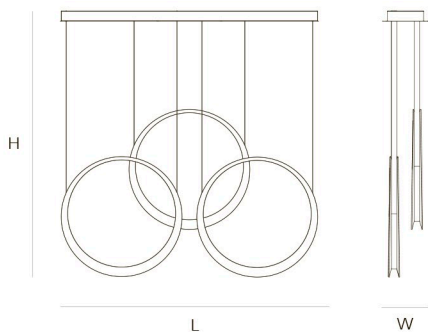

DIMENSIONS

L	107 cm	42,1 inch
H	200 cm	78,7 inch
W	19 cm	7,5 inch

CABLE LENGTH

Up to 200 cm 78,7 inch

LIGHTSOURCE

3x ledstrip, 6.7W, 2700K, CRI>90

FINISH

Aluminium
Brass
Bronze
Fossil
Lotus

TYPE.NR

STANDARD Black canopy with cover plate in matching colour of the fixture. Leading and trailing edge dimmable.

OPTIONAL Top and bottom separately dimmable.

on request

MOONLIGHT FIVE 40-50-40-50-40 by Hoffmann Kahleiss Design

Design

A stunning ambiance is created by the magnificent Moonlight. Use as a single pendant or combine the two available sizes and finishes to create your own imposing feature. The clever use of materials gives the light a luxurious, yet mysterious aura.