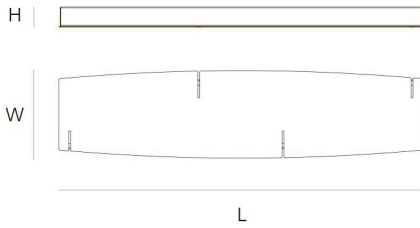

MOONLIGHT CANOPY DOUBLE 50-50 by Hoffmann

Kahleyss Design

A stunning ambiance is created by the magnificent Moonlight. Use as a single pendant or combine the two available sizes and finishes to create your own imposing feature. The clever use of materials gives the light a luxurious, yet mysterious aura.

CANOPY

L	79 cm	31,1 inch
H	4 cm	1,6 inch
W	19 cm	7,5 inch

3 8 112x24x10cm

FINISH

Aluminium
Brass
Bronze
Fossil
Lotus

TYPE.NR

16-1102
16-1102-2
16-1102-5
16-1102-7
16-1102-8

STANDARD Black canopy with cover plate in matching colour of the fixture. Leading and trailing edge dimmable.

MOONLIGHT CANOPY TRIPLE 40-40-40 by Hoffmann

Kahleyss Design

A stunning ambiance is created by the magnificent Moonlight. Use as a single pendant or combine the two available sizes and finishes to create your own imposing feature. The clever use of materials gives the light a luxurious, yet mysterious aura.