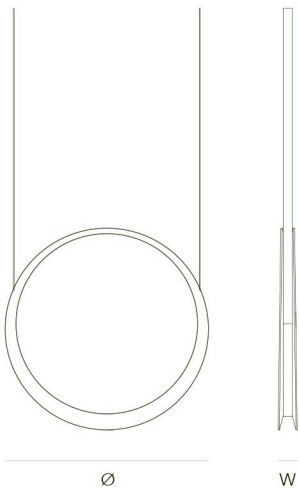

MOONLIGHT 50-200 by Hoffmann Kahleiss Design

A stunning ambiance is created by the magnificent Moonlight. Use as a single pendant or combine the two available sizes and finishes to create your own imposing feature. The clever use of materials gives the light a luxurious, yet mysterious aura. Pay attention of ordering seperately the (wall) canopy of recessed mounting set.

DIMENSIONS

∅ 50 cm 19,7 inch
W 4,7 cm 1,8 inch

CABLE LENGTH

Up to 200 cm 78,7 inch

FINISH

Aluminium
Brass
Bronze
Fossil
Lotus

TYPE.NR

16-1002
16-1002-2
16-1002-5
16-1002-7
16-1002-8

LIGHTSOURCE

1x ledstrip, 6.7W, 2700K, CRI>90

3 6 55x55x7cm

STANDARD Black canopy with cover plate in matching colour of the fixture. Leading and trailing edge dimmable. Polished aluminium or brass painted

OPTIONAL Top and bottom seperately dimmable.
4 meters cable

on request

MOONLIGHT WALL CANOPY by Hoffmann Kahleiss Design

A stunning ambiance is created by the magnificent Moonlight. Use this canopy with one ring to create a wall light.

CANOPY

∅ 13 cm 5,1 inch
W 6 cm 2,4 inch

1 1 20x20x20cm

FINISH

Aluminium
Brass
Bronze
Fossil
Lotus